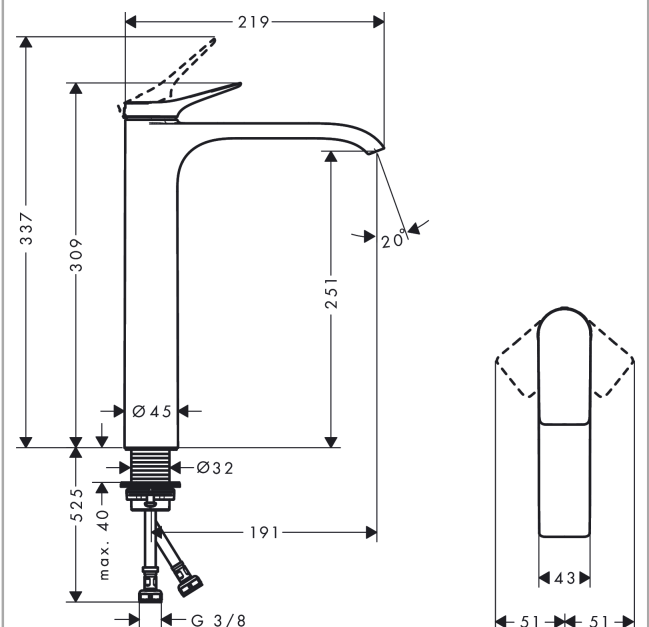

##### product features

- ComfortZone 250
- projection 191 mm
- spray type: WaterfallStream
- maximum flow rate at 3 bar: 5 l/min
- ceramic cartridge
- temperature limitation adjustable
- suitable for continuous flow water heaters
- connection type: G 3/8 connections
- connection dimension: DN15

#### Product image

#### Scale drawing