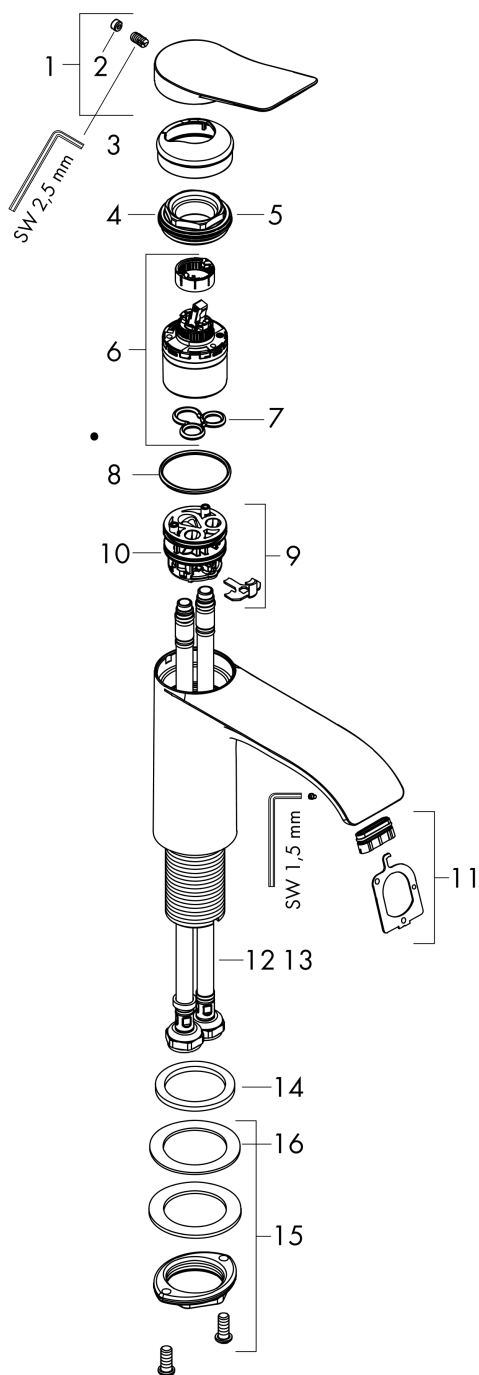

#### Scale drawing

#### Flowchart

**Vivenis**  
**Single lever basin mixer 250 for washbowls without waste set**  
 Surfaces: **Matt Black**    Article Number: **75042670**

### Exploded Drawing

Year of production: >06/21

### Spare part list

Year of production: >06/21

Pos.	Description	Article Number	Price	PU
1	handle	94277670	-	1
2	screw cover	93735610	-	1
3	escutcheon	94027670	-	1
4	nut	93995000	-	1
5	O-ring 35x1,5	92114000	-	1
6	cartridge, assy	93897000	-	1
7	seal	95008000	-	1
8	O-ring 35x2	92604000	-	1
9	adapter for cartridge	98750000	-	1
10	O-Ring 30x2	98186000	-	1
11	spray former	94275000	-	1
12	connection hose 600 mm M8x0,75 G3/8	96556000	-	1
13	O-ring 6,6x1,6	93019000	-	1
14	flat seal	98749000	-	1
15	fixing set (Ø 32)	13961000	-	1
16	lever collar	97548000	-	1
a	fixation extension 35 mm	13898000	-	1